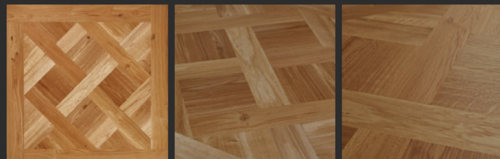

VERSAILLES NATURAL PANEL

THE
HARDWOOD
FLOOR CO.