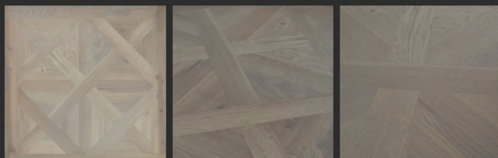

THE
HARDWOOD
FLOOR CO.

TRANS GREY PANEL