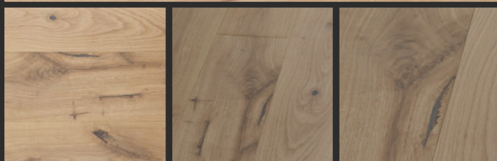

## PRODUCT DETAILS

**Species:** European Oak (Quercus Petraee)

**Thickness:** 15/4mm, 20/6mm

**Widths:** 190 / 220 / 250mm

**Lengths:** Variable from 600mm to 2,450mm. 70% > 2,000mm

**Construction:** Engineered

**Profile:** T&G

**Moisture Content:** KD 7-9%

**Edges:** Micro bevel on all 4 sides

**Grade:** Rustic Markant (no sap), Nature (others available on request)

**Finish:** Light Brushing, Natural Oil