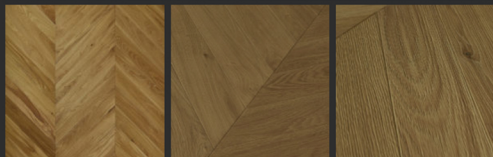

SUBSTANTIA CHEVRON

THE
HARDWOOD
FLOOR CO.