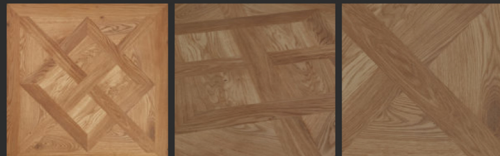

SMOKEY PANEL