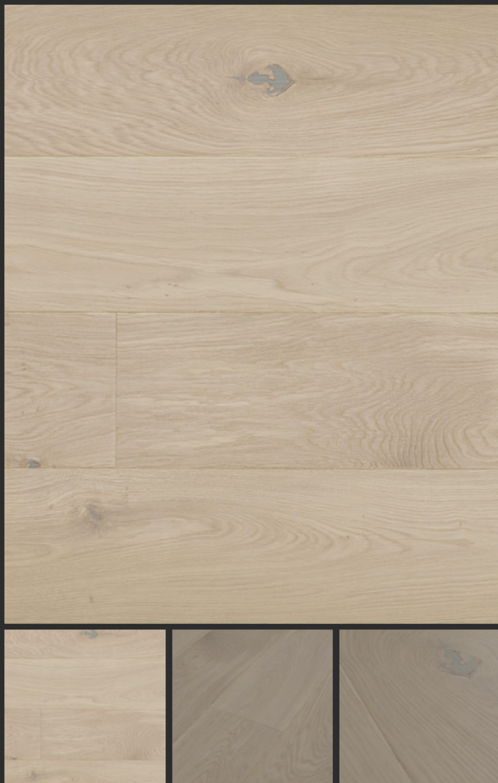

THE
HARDWOOD
FLOOR CO.

SERRA

Home / Light & White / Serra

PRODUCT DETAILS

Species: European Oak (Quercus Petraea)

Thickness: 15/4mm; 20/6mm

Widths: 190 / 220 / 250mm

Lengths: Variable from 600mm to 2,450mm. 70% > 2,000mm

Construction: Engineered

Profile: T&G

Moisture Content: KD 7-9%

Edges: Micro bevel on all 4 sides (GO4)

Grade: Rustic Markant (no sap), Nature (others available on request)

Finish: Flat Sanded, UV Hardwax White Oil