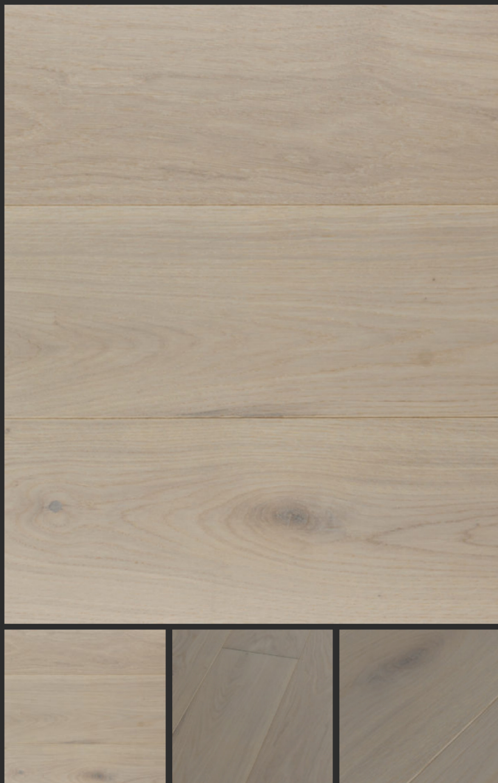

THE
HARDWOOD
FLOOR CO.

SAND

Home / Light & White / Sand

PRODUCT DETAILS

Species: European Oak (Quercus Petraea)

Thickness: 15/4mm, 20/6mm

Widths: 140 / 190 / 220mm

Lengths: Variable from 600mm to 2,450mm. 70% > 2,000mm

Construction: Engineered

Profile: T&G

Moisture Content: KD 7-9%

Edges: Micro bevel on all 4 sides

Grade: Rustic Markant (no sap), Nature (others available on request)

Finish: Brushed, UV Hardwax White Oil