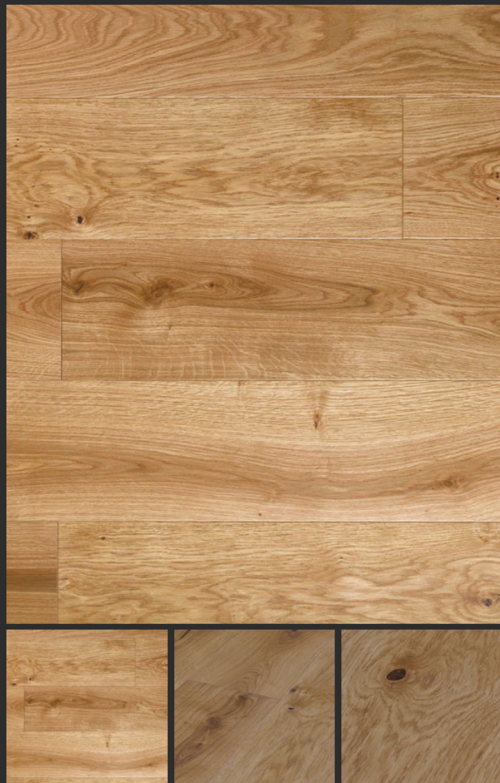

THE
HARDWOOD
FLOOR CO.

SAN MARINO

Home / Light & White / San Marino

PRODUCT DETAILS

Species: European Oak (*Quercus Petraea*)

Thickness: 15/4mm; 20/6mm

Widths: 190 / 220 / 250mm

Construction: Engineered

Profile: T&G

Moisture Content: KD 7-9%

Edges: Micro bevel on all 4 sides (GO4)

Finish: Brushed, UV Hardwax Transparent Oil