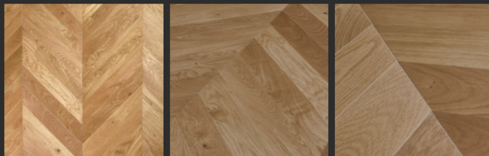

SAN MARINO CHEVRON

THE
HARDWOOD
FLOOR CO.