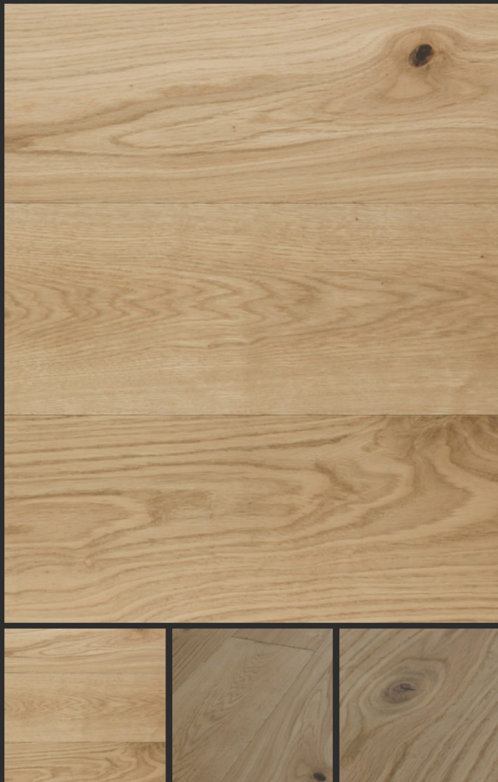

THE
HARDWOOD
FLOOR CO.

REN LIGHT

Home / Light & White / Ren Light

PRODUCT DETAILS

Species: European Oak (Quercus Petraea)

Thickness: 15/4mm; 20/6mm

Widths: 140 / 190 / 220mm

Lengths: Variable from 600mm to 2,450mm. 70% > 2,000mm

Construction: Engineered

Profile: T&G

Moisture Content: KD 7-9%

Edges: Micro bevel on all 4 sides

Grade: Rustic Markant (no sap), Nature (others available on request)

Finish: Brushed, UV Hardwax Oil