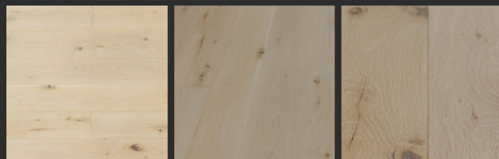

THE
HARDWOOD
FLOOR CO.

PERUZZI

Home / Light & White / Peruzzi