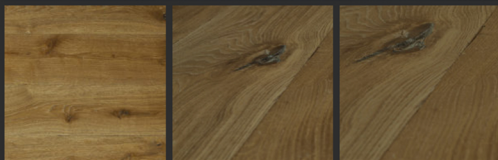

THE
HARDWOOD
FLOOR CO.

OLD FRENCH

Home / Warm Mid Tones / Old French