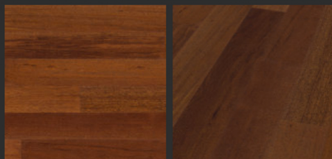

THE
HARDWOOD
FLOOR CO.

MERBAU

Home / Dark, Rich & Sophisticated / Merbau