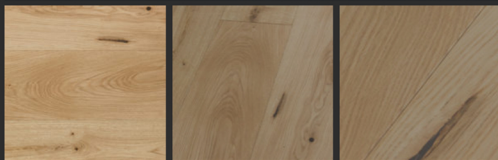

THE
HARDWOOD
FLOOR CO.

MAX

Home / Warm Mid Tones / Max

PRODUCT DETAILS

Species: European Oak (Quercus Petraee)

Thickness: 15/4mm; 20/6mm

Widths: 190 / 220 / 250mm

Lengths: Variable from 600mm to 2,450mm. 70% > 2,000mm

Construction: Engineered

Profile: T&G

Moisture Content: KD 7-9%

Edges: Micro bevel on all 4 sides (GO4)

Grade: Rustic Markant (no sap), Nature (others available on request)

Finish: Brushed, UV Hardwax Oiled