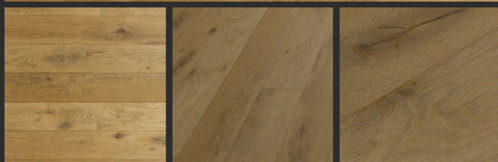

THE
HARDWOOD
FLOOR CO.

LEONARDO

Home / Warm Mid Tones / Leonardo