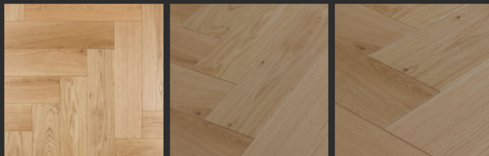

KRUDY HERRINGBONE

THE
HARDWOOD
FLOOR CO.