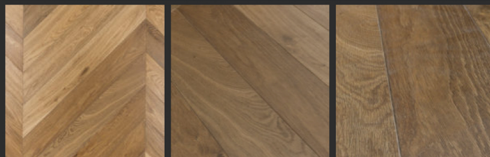

KINCSEM CHEVRON

Home / Herringbone, Chevron & Panels / Kincsem Chevron

THE
HARDWOOD
FLOOR CO.