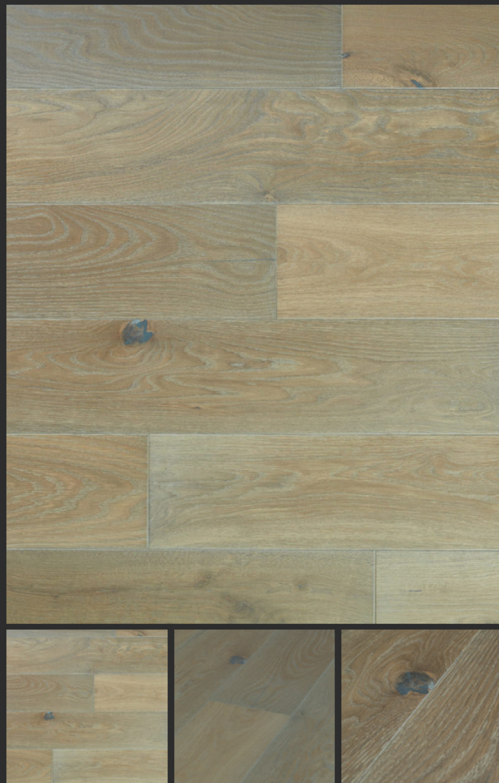

THE
HARDWOOD
FLOOR CO.

GRISEO

Home / Light & White / Griseo

PRODUCT DETAILS

As the name suggests, we have changed the colour of our ground coat oil from white to soft grey. When introduced to a lightly brushed Oak which has been gently smoked it throws up a multiple of colours and hews, so generally has a cooler appearance leaning more onto the blue lavender tones.

Species: European Oak (Quercus Petraea)

Thickness: 15/4mm; 20/6mm

Widths: 190 / 220 / 250mm

Lengths: Variable from 600mm to 2,450mm. 70% > 2,000mm

Construction: Engineered

Profile: T&G

Moisture Content: KD 7-9%

Edges: Micro bevel on all 4 sides (GO4)

Finish: Light Brushed, Light Smoked, UV Hardwax Gray Oil