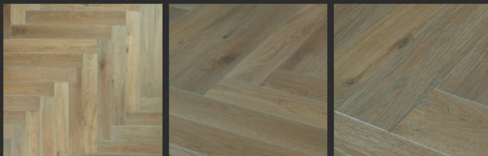

GRISEO HERRINGBONE

THE
HARDWOOD
FLOOR CO.