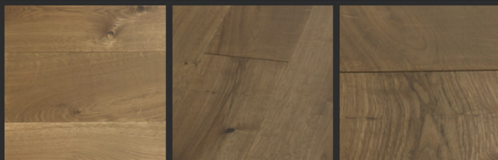

THE
HARDWOOD
FLOOR CO.

FUMO DELICATO

Home / Warm Mid Tones / Fumo Delicato