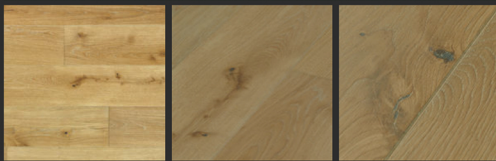

THE
HARDWOOD
FLOOR CO.

FIorentINO

Home / Light & White / Fiorentino