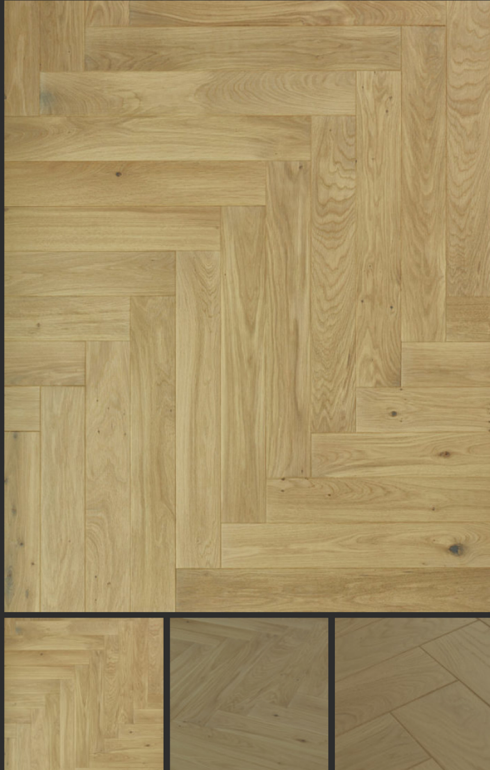

EMMA HERRINGBONE

THE
HARDWOOD
FLOOR CO.

PRODUCT DETAILS

Once again, this is simplicity done well. Here the Oak is flat sanded and a transparent white hardwax oil is polished onto the surface, leaving a soft feel with a delicate warm tone.

Species: European Oak (*Quercus Petraea*)

Thickness: 15/4mm, 20/6mm

Widths: 85 / 100 / 120 / 140mm

Lengths: 600 / 700 / 800mm

Construction: Engineered

Profile: T&G

Moisture Content: KD 7-9%

Edges: Micro bevel on all 4 sides (G04)

Finish: Flat Sanded, UV Hardwax White Oil