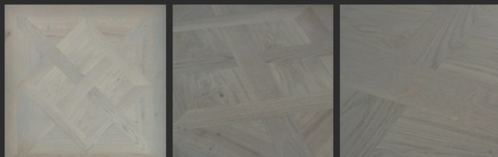

THE
HARDWOOD
FLOOR CO.

DIPPED GREY PANEL