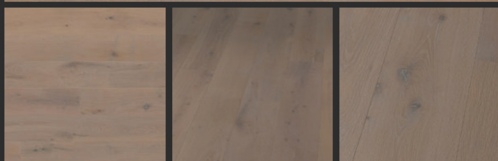

THE
HARDWOOD
FLOOR CO.

DAPPLE GREY

Home / Light & White / Dapple Grey