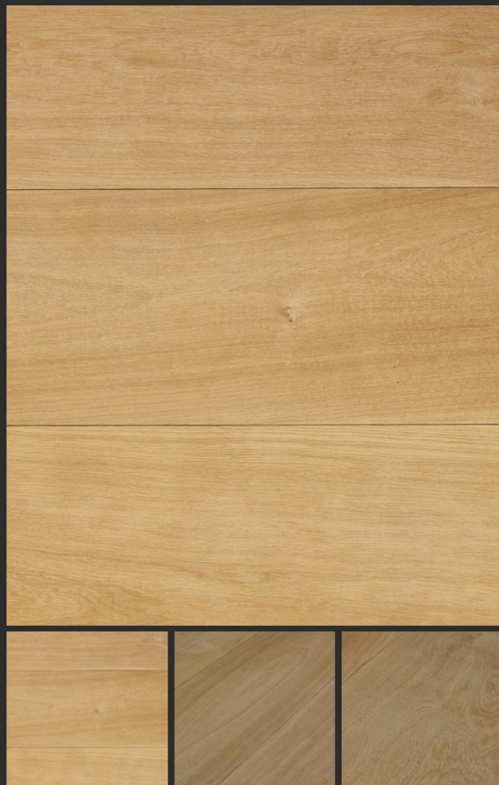

THE
HARDWOOD
FLOOR CO.

COTTON WHITE

Home / Custom Made / Cotton White

PRODUCT DETAILS

Species: European Oak (Quercus Petraee)

Thickness: 21/6mm, 24/6mm

Widths: 300 / 340 / 380mm (other available on request)

Construction: Engineered

Profile: T&G

Moisture Content: KD 7-9%

Edges: Micro bevel on 2 long sides (G02)

Lengths: Variable from 3000 – 5000mm

Grade: Nature (Others available on request)

Finish: Light Brushed, UV Hardwax White Oil