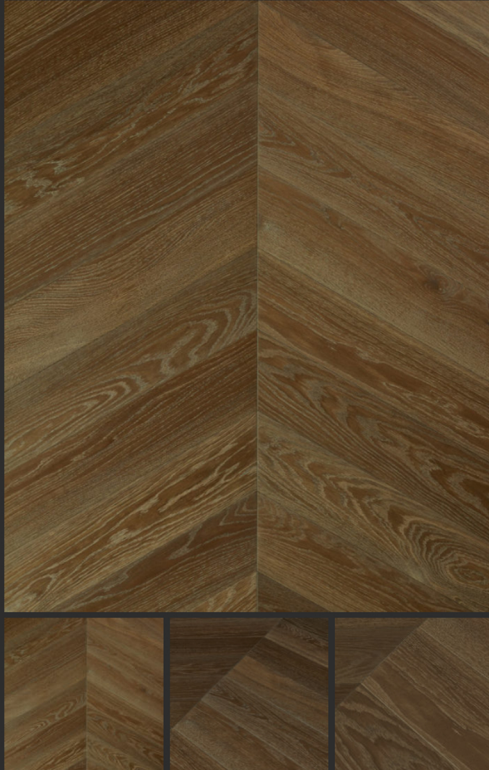

AUTHENTIC CHEVRON

THE
HARDWOOD
FLOOR CO.

PRODUCT DETAILS

Species: European Oak (Quercus Petraea)

Patterns: Chevron 45° / Chevron 60° / Herringbone 90°

Thickness: 16/4mm; 21/6mm

Widths: 70 / 100/ 140 / 180 / 220mm (other available on request)

Lengths: 500 / 720 / 800 / 880mm (others available on request)

Construction: Engineered

Profile: T&G

Moisture Content: KD 7-9%

Edges: Micro Bevel on all 4 sides (GO4)

Finish: Light Brushed, Planed, Smoked, UV Hardwax White Oil