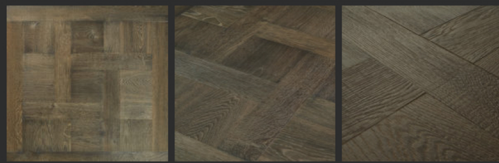

## PRODUCT DETAILS

**Species:** European Oak (Quercus Petraea)

**Construction:** Engineered

**Profile:** T&G

**Moisture Content:** KD 7-9%

**Edges:** Micro bevel on all sides

**Grade:** Rustic, Nature (Others available on request)

**Finish:** Heavy Brushed, Hand Crafted, Reactive Stain, UV Hardwax  
Transparent Oil