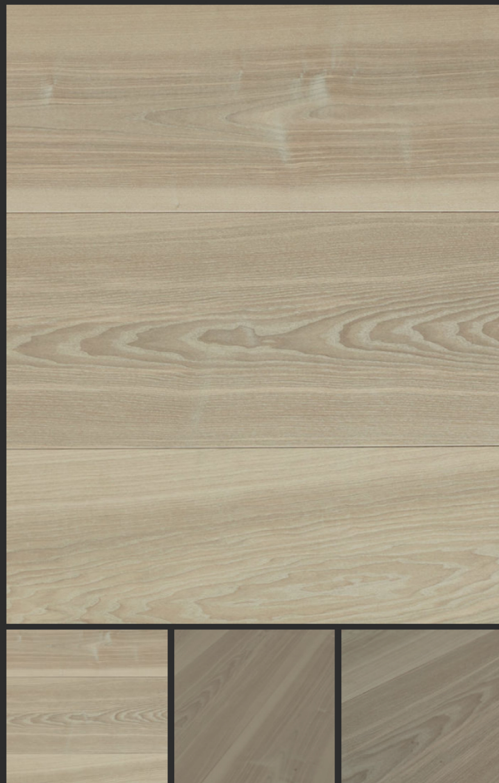

THE
HARDWOOD
FLOOR CO.

ASH MODERN WHITE

Home / Light & White / Ash Modern White

PRODUCT DETAILS

Species: European Ash (*Fraxinus excelsior*)

Thickness: 16/4mm; 21/6mm

Widths: 140 / 180 / 220mm

Lengths: Variable from 800mm to 2,450mm. 70% > 2,000mm

Construction: Engineered

Profile: T&G

Moisture Content: KD 7-9%

Edges: Micro bevel on all 4 sides

Finish: Lightly Brushed, UV Hardwax White Oil