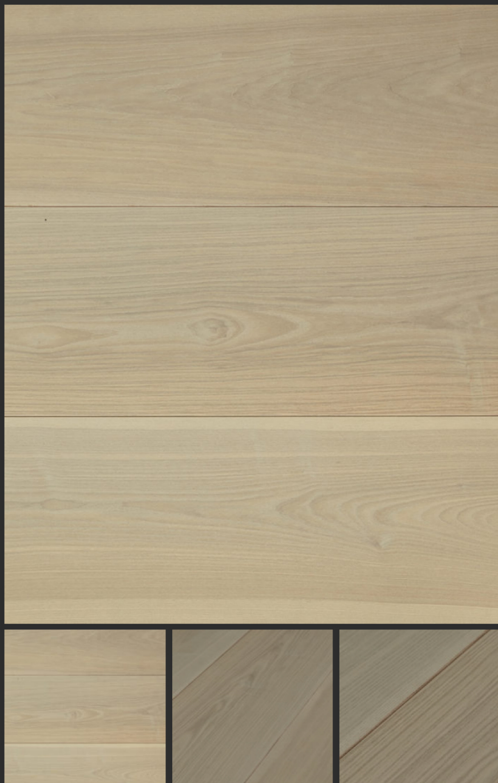

THE
HARDWOOD
FLOOR CO.

ASH CALM

Home / Light & White / Ash Calm

PRODUCT DETAILS

Species: European Ash (*Fraxinus excelsior*)

Thickness: 16/4mm; 21/6mm

Widths: 140 / 180 / 220mm

Lengths: Variable from 800mm to 2,450mm. 70% > 2,000mm

Construction: Engineered

Profile: T&G

Moisture Content: KD 7-9%

Edges: Micro bevel on all 4 sides

Finish: Lightly Brushed, UV Hardwax White Oil